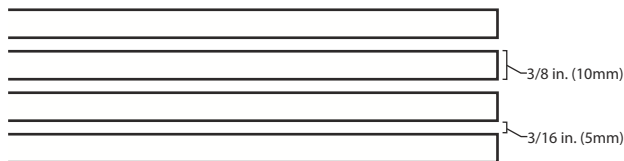

Pattern Scale

Fasara - Slat/Slat g

Product Detail

Manufacturer Detail

3M™ Fasara™ Glass Finishes – Slat is manufactured by the 3M Company.

UV Resistance

3M™ Fasara™ Glass Finishes – Slat blocks at least 99% of UV light to reduce the discoloring (fading caused by sunlight) of furniture and other items that is mainly caused by UV light.

Fire Rating

The Product was tested according to ASTM E84 and is classified as Class A as defined in NFPA 101: Life Safety Code®.

Related Products

Slat is the same color as Luce, which is a solid color film.

Installation and Warranty

Installation

To install the Product, refer to the 3M™ Fasara™ Glass Finishes Installation Guide.

Warranty

For warranty information, refer to the 3M™ Fasara™ Glass Finishes Warranty Document.

Product Distribution and Contact Information

Distribution

3M™ Fasara™ Glass Finishes – Slat is available through qualified dealers and distributors.

Samples provided upon request.

Contact Information

Contact 3M Architectural Markets at 1-888-650-3497, or www.3MArchitecturalMarkets.com.